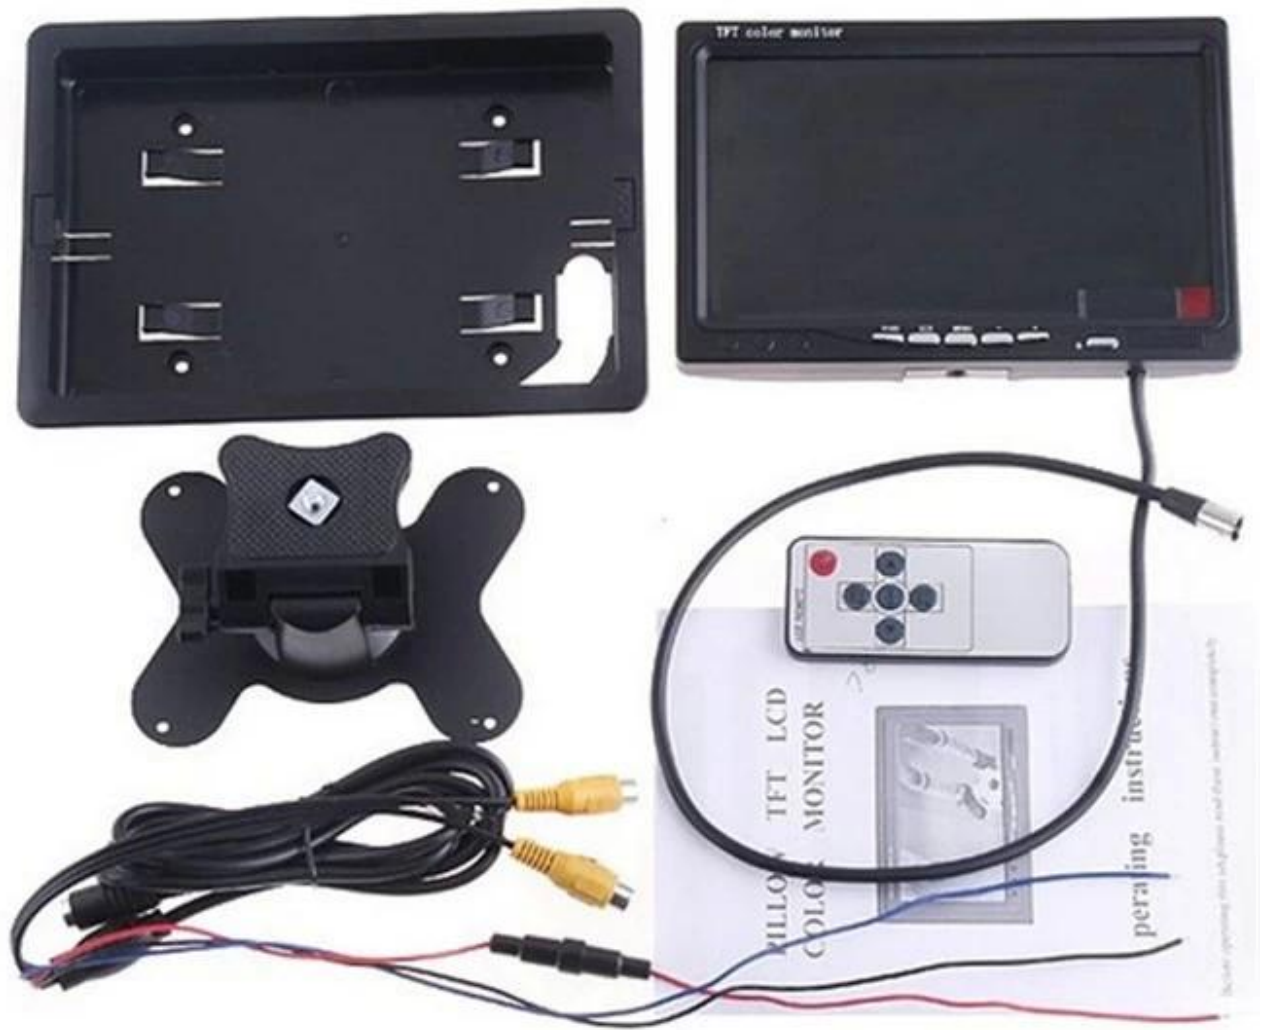

1080P hd monitor screen for vehicle security with mobile dvr

LCD Car Monitor's Character:

1. Display: 7inch TFT LCD panel, 16:9
2. Resolution: 234 x 480pixels
3. Power supply: DC 12V ,Power consumption:≤7W
4. Multi-purpose LCD monitor for VCD/DVD/TV/GPS
5. Blue screen appears with the disappearance of video signal
6. Connecting wire can go through the tube in car seat
7. Using high quality cable and high brightness backlight to improve clearness and last long
8. Color available: Black

LCD Car Monitor's Pictures:

LCD Car Monitor's Parameter:

7inch lcd monitor with BNC input,220V Adapter

7 inch TFT LCD monitor

Resolution:480*RGB*234

Display Mode: 16:9

Brightness:300cd/m2

System:NTSC/PAL

video:two way video input (BNC connector)

audio:1 audio input

Analog LCD panel OSD menu language:English/Chinese

Rear watching:image can be changed left and right,up and down

Power supply: DC12V

Comes with 220V-12V adapter

Power Consumption: 7W

Operation temperature: -20~ 80 degree Celsius

Operating Humidity: 20% ~ 85%

Full function remote control ,Blue screen when no signal
With Stand alone bracket ,Headrest mount frame

7Inch LCD Car Monitor's Certification: