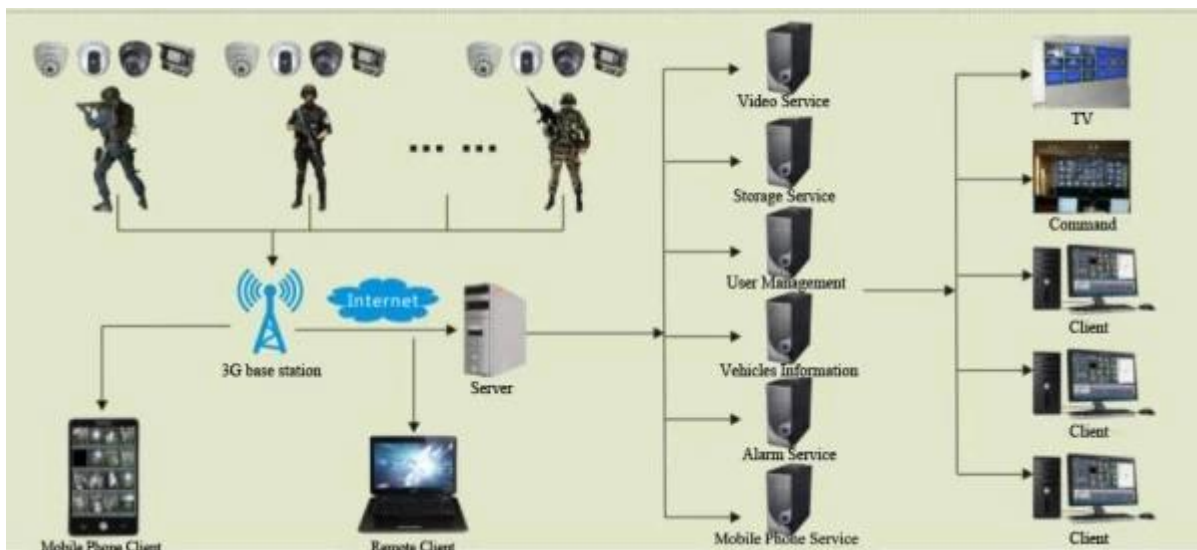

Application

应用案例/applications

FCC CE ROHS Certification