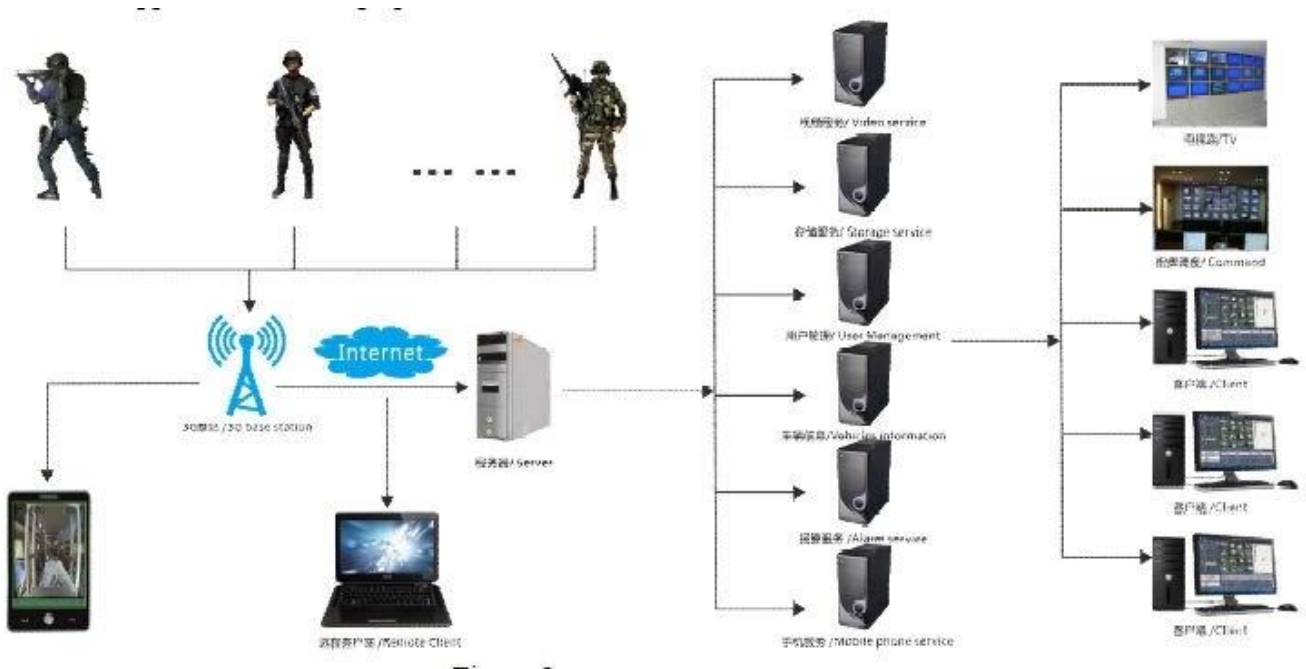

Factory Audit

Richmor

CE **FC**  

The advertisement features a rugged handheld device shown from both front and back views. The front view displays a screen, a keypad with a 'BRAND' label, and a red button. The back view shows a textured grip, a red button, and a connector. The device is set against a white background with blue curved borders. The 'Factory Audit' logo is in the top left, and the 'Richmor' brand name is in the top right. At the bottom, there are CE and FC certification marks, a ROHS logo, and a QR code.

Front and side board definition

Back cover definition

Figure 4

1. Adorn clasp
2. Battery Cover Buckle
3. Battery Cover switch

应用案例/applications

Products Features

- Industrial split type portable design, IP65 Water-proof., camera can be removed and changed according to exact environment.
- 2.4" TFT, resolution (480 * 234), Li-po inside also have ac charger, >=6H continuous working, Portable easy use.
- Adopt H.264 compression tech, Audio code G.726, save storage room and perfect effect.
- Powerful network transmission functions, including real-time pre-view, remote playback, remote download, remote broadcasting, interactive SMS, various transmission quality for optional, support audio and video syncn.
- Support 64GB micro-SD card max, with USB data backup function, professional in file repair and file security.
- Support WIFI, GPS, 3G, WIFI download, breakpoint resume;
- Different 3G module supported for option: WCDMA, CDMA2000, TD-SCDMA, A variety of dial-up authentication mode, Adapt all kind 3G Network, compatible with GPRS, EDGE, can up to 4G network, Beidou navigation system
- OTA download, support batch auto upgrading ;
- Device Size: 80(W) x 140(H) x 35(D) mm

Item	Description
Operation system	Linux
Separate design	Main device: work independently to realize local record Auxiliary device: GPS / 3G, backup battery
Graphic operation interface	Use buttons to complete the setting of various parameters