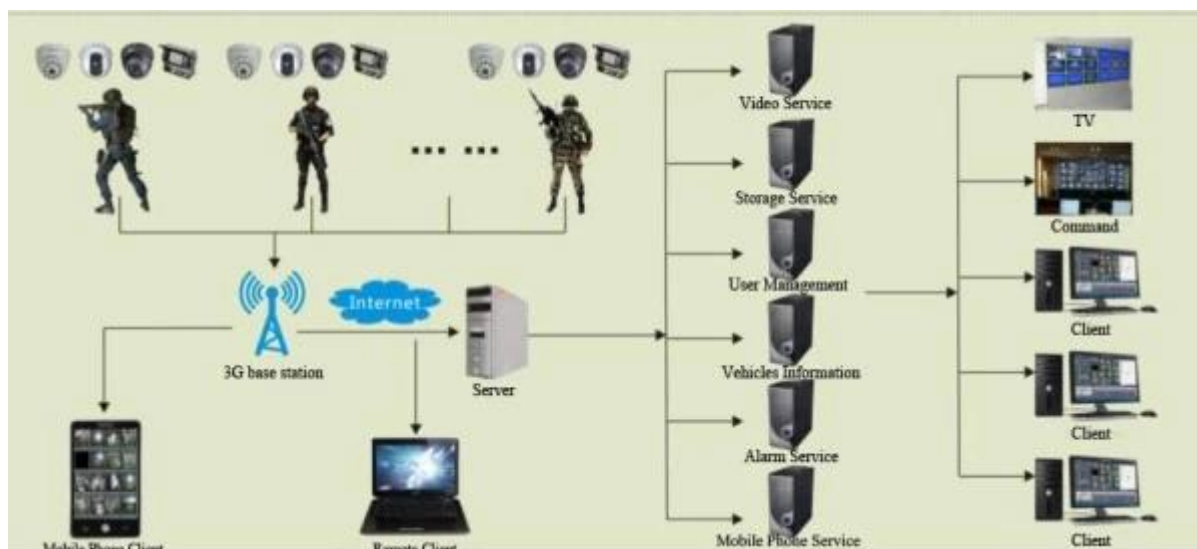

OS	Linux
Independent design	Host independent portable design,meet various application scenarios demand flexible
Graphic operation interface	Accomplish different parametric setting
Security Management	administrator password management
Video and Preview	Video Input OSD External camera, 70 degree visual Angle Character superposition function, information superposition of time and date, device ID and GPS, etc.
	Video Compression Format H.264 Compression coding. Applying Hisilicon hi-performance processor.
	Dual-Stream Resolution Bit Rate Supported Default D1, optional CIF and HD1 D1: 1000□1400□2000□2048 HD1: 1000□1400□2000□2048 CIF□1000□1400□2000□2048
Audio	Preview function Audio Input Audio Output External MIC External loadspeaker
Recording	Compression Format Storage Medium G.726 coding Micro-SD card(1G ~ 32G)
	File Format/ System Video Strategies Video search Play back ASF/FAT32 Recording at startup by default Search through date□time or type Support fast forward□fast reverse□play□suspend; Support 2□4□8□16 times fast forward and fast reverse; Support files cho ose paly
Screen parameters	Size Type Resolution 2.4 inch LCD TFT 480*234
Wireless Transmission	Built in 3G wireless transmission module. WCDMA, EVDO for selection; 4G option Compatible with EDGE,GPRS;
WIFI	built-in WIFI module
GPS	built-in GPS

Application

应用案例/applications

FCC CE ROHS Certification