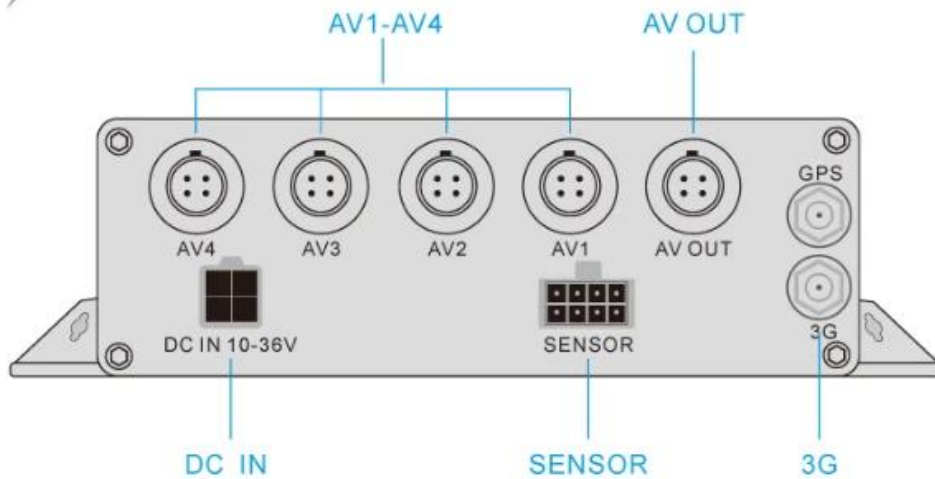

Products Description

Resolution **4CH 720P AHD** Full real-time recording

Module G-Sensor built in, GPS /3G/4G /WIFI (5.8G or 2.4G)Optional

Storage Support **2 X SD cards** storage, up to 128GB for each

Alarm I/O **4CH** Alarm input, **1CH** Alarm output

ACC Delay 10 seconds delay pow-off for data protection

Voltage **8V-36V** Wide range voltage power supply

Front Panel

Details

Professional Security Device/Powerful Functions/ User-friendly Button Operation/ Easy to Use

Back Panel

Details

Aviation AV&DV Input / Steady Port/ Strong Shockproof Ability/ Simple & Convenient

Video of the crisis continued

Encounter collision, battery power, built-in super capacitors, and 10 seconds to continue, restore the facts.