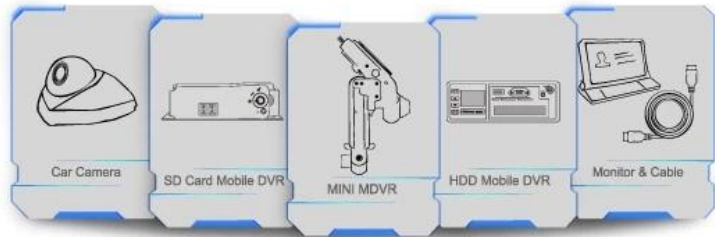

Richmor

Shenzhen Richmor Science & Technology Development Co.,Ltd,
is a high-tech corporation specialized in developing,
producing and selling intelligitized digital CCTV systems.

4 Channels 720P SD Card video recording with 3G/4G GPS WiFi Mobile DVR

Products Description

Resolution **4CH 720P AHD** Full real-time recording

Module G-Sensor built in, GPS /3G/4G /WIFI (5.8G or 2.4G)Optional

Storage Support **2 X SD cards** storage, up to 128GB for each

Alarm I/O **4CH** Alarm input, **1CH** Alarm output

Back Panel

Details

Aviation AV&DV Input / Steady Port/ Strong Shockproof Ability/ Simple & Convenient

Video of the crisis continued

Encounter collision, battery power, built-in super capacitors, and 10 seconds to continue, restore the facts.

Mobile Monitoring Management Platform

RMVS is a system of centralized management and monitoring of all kinds of vehicles based on wireless network. Perform real-time monitoring, GPS/BD positioning, video storage, vehicle scheduling, alarm and alarm, etc.