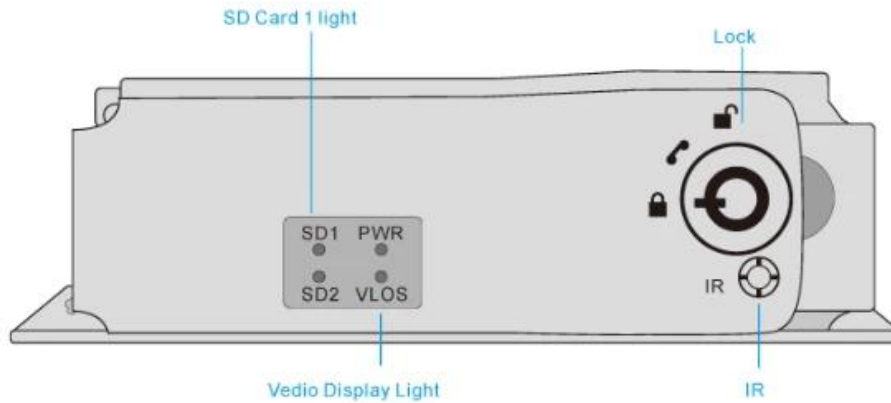

Products Description

Resolution **4CH 720P AHD** Full real-time recording

Module G-Sensor built in, GPS /3G/4G /WIFI (5.8G or 2.4G)Optional

Storage Support **2 X SD cards** storage, up to 128GB for each

Alarm I/O **4CH** Alarm input, **1CH** Alarm output

ACC Delay 10 seconds delay pow-off for data protection

Voltage **8V-36V** Wide range voltage power supply

Front Panel

Details

Professional Security Device/Powerful Functions/ User-friendly Button Operation/ Easy to Use

Back Panel

Details

Aviation AV&DV Input / Steady Port/ Strong Shockproof Ability/ Simple & Convenient

Video of the crisis continued

Encounter collision, battery power, built-in super capacitors, and 10 seconds to continue, restore the facts.