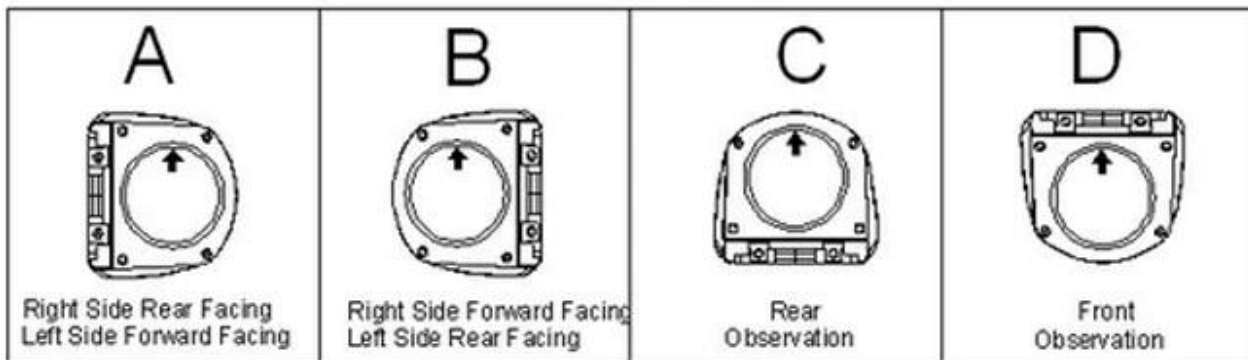

Synchronization	Internal
Infrared Spectrum	850nm
S/N Ratio	More than 50 dB, (AGC off)
Auto Gain Control (AGC)	Auto
White Balance	Auto
Electronic Shutter	Auto
Back Light Compensation	Auto
Infrared LED	12 LEDs
IR LED Range	10 Meter
Video Output	1 Vp-p, 75Ω composite , BNC x1
Audio Output	For Option
Mirror Function	For Options
Gamma Ratio	0.45
Lens	f3.6mm Standard Lens, 2.8mm/6mm For Options
Exterior Focus Adjustment	N/A
Lens Mount	M12XP0.5mm Thread
Pan Adjusting	0-360°
Power Supply	12V DC ±10%
Power Consumption	210mA
Size(LXWXH)	76.4 x 60.5 x 56mm
Net Weight	215g
Waterproof	IP67
Temperature	-10°C to +50°C

Camera Module Orientation Matches Letter Orientation Illustrated:

Car Side View Camera's Certification: