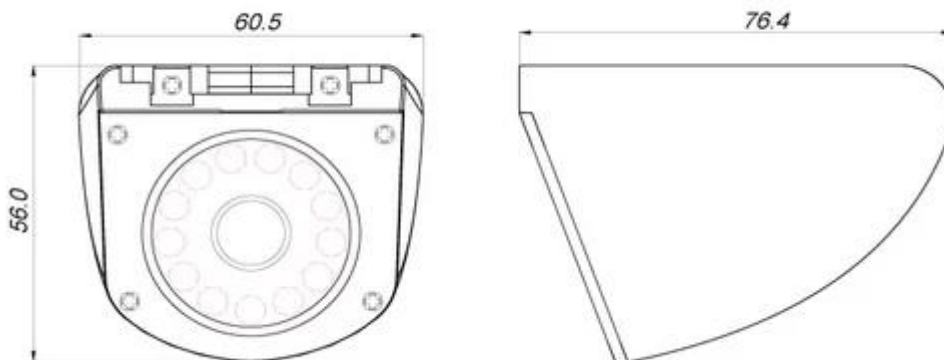

420TVL/480TVL/600TVL for optional sony CCD sideway car vehicle camera

Car Side View Camera's Character:

- 1.Metal-cases mobile side view with fixed lens.
- 2.Available in silver finish.
- 3.Low power consumption
- 4.Easy installation on ceiling or wall, surface or flush mount.
- 5.IP67 waterproof

Car Side View Camera's Parameter:

Item	Parameter
Sensor	1/3 Color Sony CCD
TV System	PAL/NTSC
Resolution	420TVL/480TVL/600TL for optional
Sensitivity	0 Lux at F1.2 (Infrared LED On)
Scanning System	625TVL, 2:1 Interlace

Synchronization	Internal
Infrared Spectrum	850nm
S/N Ratio	More than 50 dB, (AGC off)
Auto Gain Control (AGC)	Auto
White Balance	Auto
Electronic Shutter	Auto
Back Light Compensation	Auto
Infrared LED	12 LEDs
IR LED Range	10 Meter
Video Output	1 Vp-p, 75Ω composite , BNC x1
Audio Output	For Option
Mirror Function	For Options
Gamma Ratio	0.45
Lens	f3.6mm Standard Lens, 2.8mm/6mm For Options
Exterior Focus Adjustment	N/A
Lens Mount	M12XP0.5mm Thread
Pan Adjusting	0-360°
Power Supply	12V DC ±10%
Power Consumption	210mA
Size(LXWXH)	76.4 x 60.5 x 56mm
Net Weight	215g
Waterproof	IP67
Temperature	-10°C to +50°C