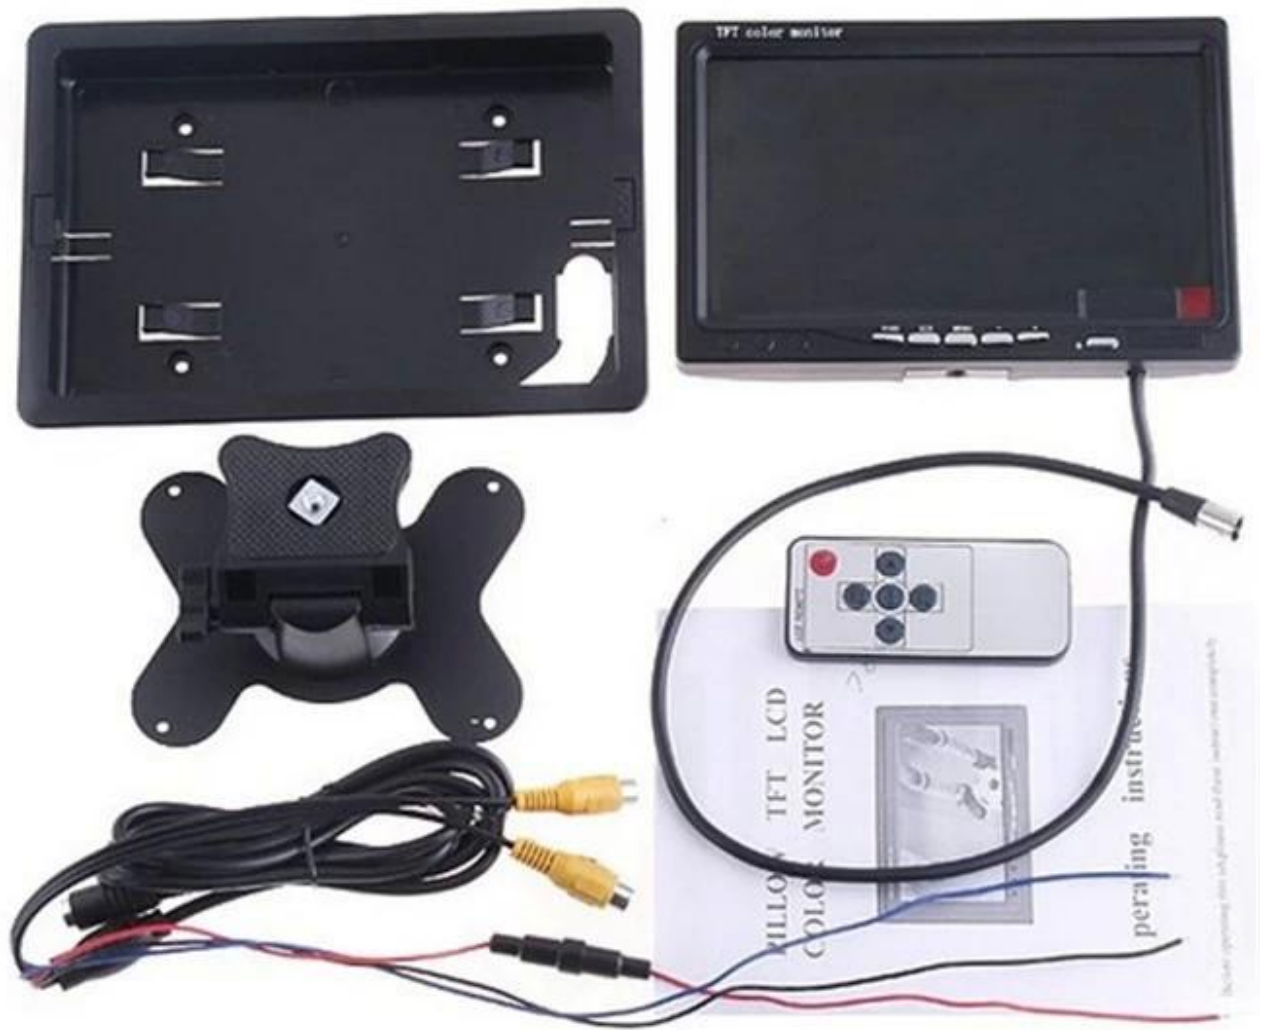

### **LCD Car Monitor's Character:**

1. Display: 7inch TFT LCD panel, 16:9
2. Resolution: 234 x 480pixels
3. Power supply: DC 12V ,Power consumption: $\leq 7W$
4. Multi-purpose LCD monitor for VCD/DVD/TV/GPS
5. Blue screen appears with the disappearance of video signal
6. Connecting wire can go through the tube in car seat
7. Using high quality cable and high brightness backlight to improve clearness and last long
8. Color available: Black

### **LCD Car Monitor's Pictures:**

**LCD Car Monitor's Parameter:**

7inch lcd monitor with BNC input,220V Adapter

7 inch TFT LCD monitor

Resolution:480\*RGB\*234

Display Mode: 16:9

Brightness:300cd/m2

System:NTSC/PAL

video:two way video input (BNC connector)

audio:1 audio input

Analog LCD panel OSD menu language:English/Chinese

Rear watching:image can be changed left and right,up and down

Power supply: DC12V

Comes with 220V-12V adapter

Power Consumption: 7W

Operation temperature: -20~ 80 degree Celsius

Operating Humidity: 20% ~ 85%

Full function remote control ,Blue screen when no signal  
With Stand alone bracket ,Headrest mount frame