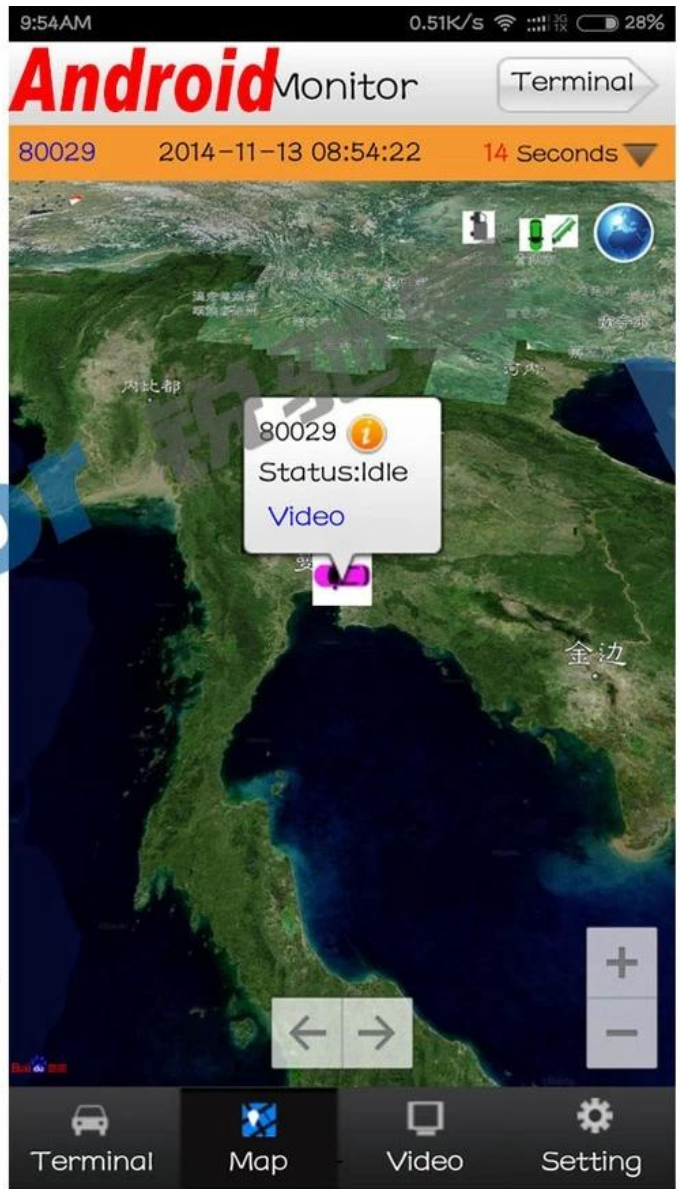

Address: Search

地图 卫星

贵C87762
Time: 2015-08-11 10:10:19
Speed: 0.00 km/h(Northwest)
Company: 遵义集团(省际)
Position: 福建省漳州市龙文区
Status: Online|ACC ON|S
Network signal Normal
Network: 3G

潘龙高速 欣乐林 潘龙高速

100米

Device	Positioning Time	Position	Speed	Alarm	Sta
贵C87762	2015-08-11 10:10:19	福建省漳州市龙文区G76(厦蓉高速公路)	0.00 km/h(Northwest)		(On

Running: 00:02:02 Online: 5 / Number of set loss: 5 / Arrears: 0 / Total: 12 Line Rate: 41.67% / Lost Rate: 41.67%

Android/IOS APP Monitor

Server software interface

Vehicle Management System Welcome! 销售客户 | Manager | Exit