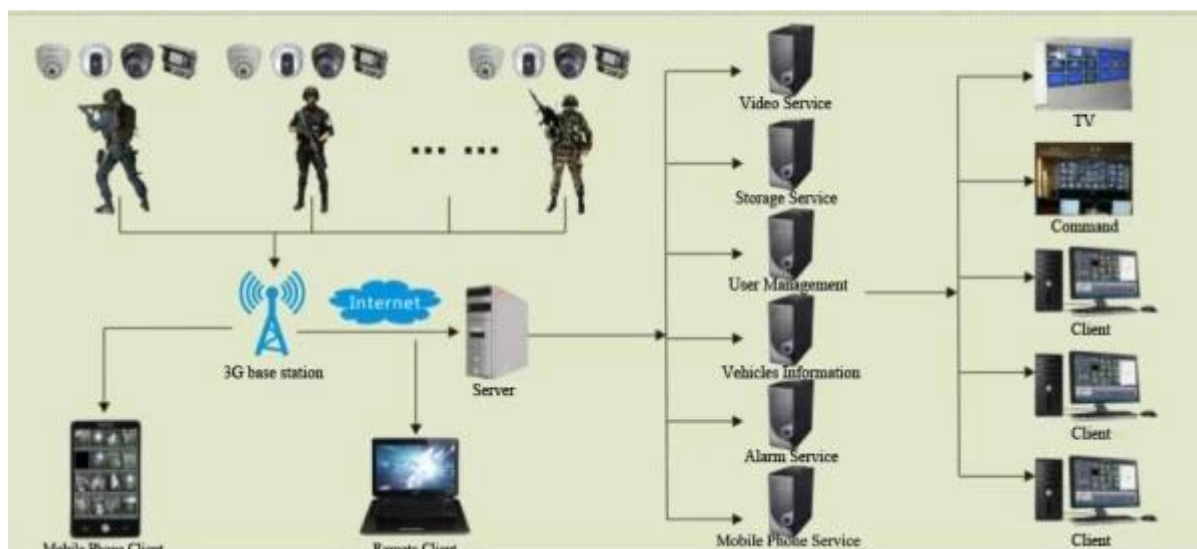

OS	Linux
Independent design	Host independent portable design,meet various application scenarios demand flexible
Graphic operation interface	Accomplish different parametric setting
Security Management	administrator password management
Video and Preview	External camera, 70 degree visual Angle
OSD	Character superposition function, information superposition of time and date, device ID and GPS, etc.
Video Compression Format	H.264 Compression coding. Applying Hisilicon hi-performance processor.
Dual-Stream	Supported
Resolution	Default D1, optional CIF and HD1
Bit Rate	D1: 1000~1400~2000~2048 HD1: 1000~1400~2000~2048 CIF~1000~1400~2000~2048
Audio	Preview function Real time~recording video preview
Audio Input	External MIC
Audio Output	External loadspeaker
Recording	Compression Format G.726 coding
Storage Medium	Micro-SD card(1G ~ 32G)
File Format/ System	ASF/FAT32
Video Strategies	Recording at startup by default
Video search	Search through date~time or type
Play back	Support fast forward~fast reverse~play~suspend; Support 2~4~8~16 times fast forward and fast reverse; Support files cho ose paly
Screen parameters	Size 2.4 inch LCD
Type	TFT
Resolution	480*234
Wireless Transmission	Built in 3G wireless transmission module. WCDMA, EVDO for selection; 4G option Compatible with EDGE,GPRS;
WIFI	built-in WIFI module
GPS	built-in GPS

Application

应用案例/applications

FCC CE ROHS Certification