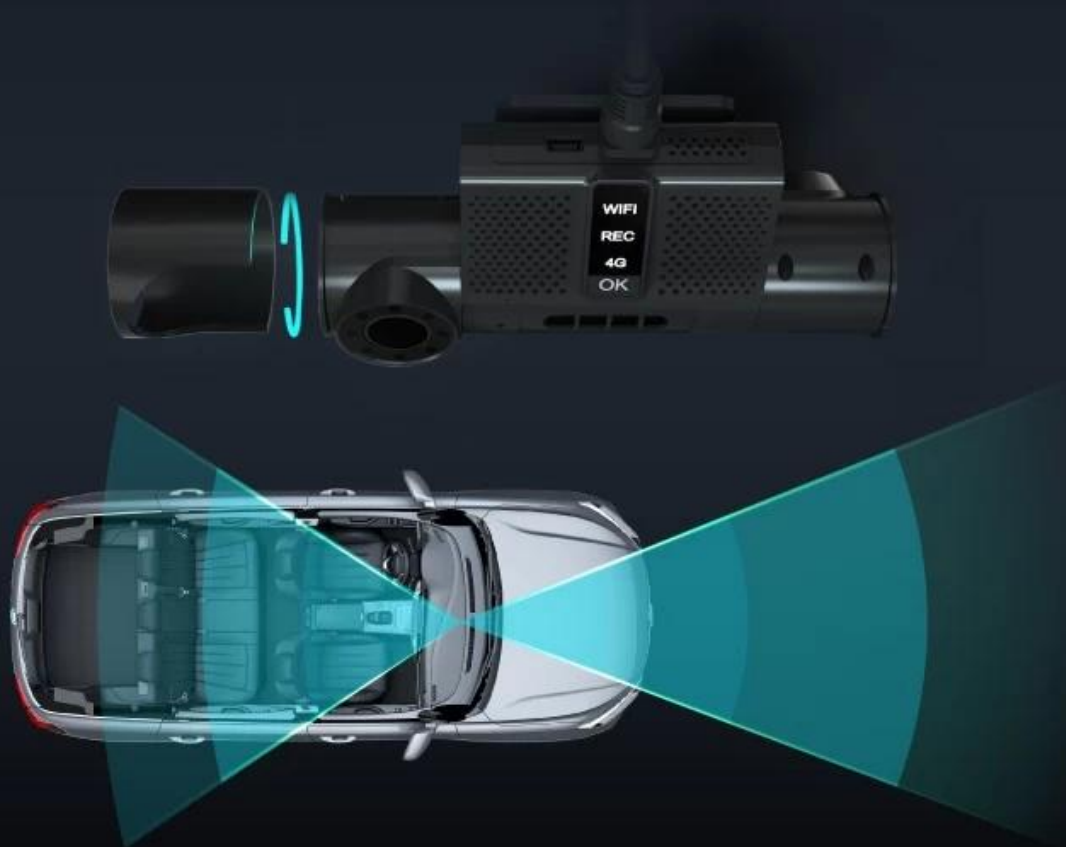

Mini All-in-One Design

Mental and ABS material as case, delicate, mini and firm. Industrial-level solution, reliable electromagnetic compatibility.

4G Remote Transmission

Professional fleet management softwares help you monitoring vehicles remotely through PC or mobile phone.

HD recording Dual 1080P

Front and cabin view, wide-angle lens. Lens can be adjusted 180° vertically, then fixed by structure.

Mini and Easy Installation

Just need to paste the device to windshield with 3M glue, save time and labor cost.

Pretty Night Vision

Cabin len with IR, support viewing at night.

Loop recording

Advanced loop recording technology, make sure enough space for recording.

G-Sensor

When vehicle get hit, device snaps automatically.

Anti-Thief Mode

Device will wake to take photo and send to APP to inform the owner when it get shocks under this mode.

Time-lapse video

1 frame per second recording, low power consumption under this mode.