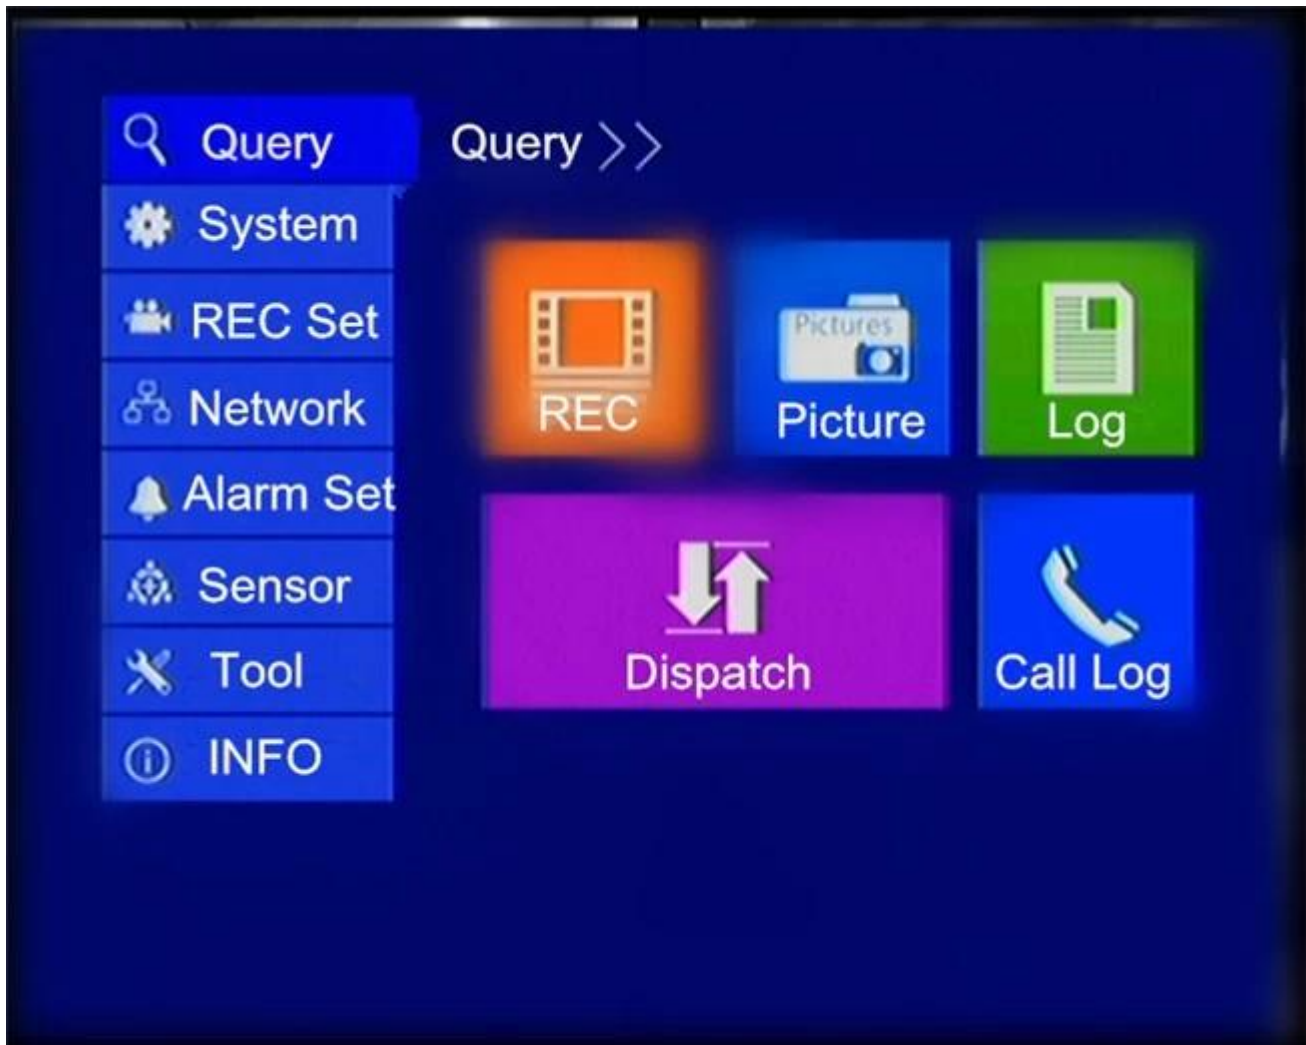

RCM-P7 Top Sale 7 inch LCD Panel Monitoring display

LCD Car Monitor's Character:

1. Display: 7inch TFT LCD panel, 16:9
2. Resolution: 234 x 480pixels
3. Power supply: DC 12V ,Power consumption:≤7W
4. Multi-purpose LCD monitor for VCD/DVD/TV/GPS
5. Blue screen appears with the disappearance of video signal
6. Connecting wire can go through the tube in car seat
7. Using high quality cable and high brightness backlight to improve clearness and last long
8. Color available: Black

LCD Car Monitor's Pictures:

LCD Car Monitor's Parameter:

- 7inch lcd monitor with BNC input,220V Adapter
- 7 inch TFT LCD monitor
- Resolution:480*RGB*234
- Display Mode: 16:9
- Brightness:300cd/m2
- System:NTSC/PAL
- video:two way video input (BNC connector)
- audio:1 audio input
- Analog LCD panel OSD menu language:English/Chinese
- Rear watching:image can be changed left and right,up and down
- Power supply: DC12V
- Comes with 220V-12V adapter
- Power Consumption: 7W
- Operation temperature: -20~ 80 degree Celsius
- Operating Humidity: 20% ~ 85%

Full function remote control ,Blue screen when no signal
With Stand alone bracket ,Headrest mount frame

7Inch LCD Car Monitor's Certification:

Besides Products For Vehicle 7 Inch LCD Car Monitor For Vehicle, Richmor have [P2P IP Camera](#).

7Inch LCD Car Monitor For Vehicle's Packing:

7Inch LCD Car Monitor For Vehicle's Shipping Item:

1. FedEx/DHL/UPS/TNT for samples, Door-to-Door;
2. Delivery Time: 3-7 days for samples; negotiation for batch goods.