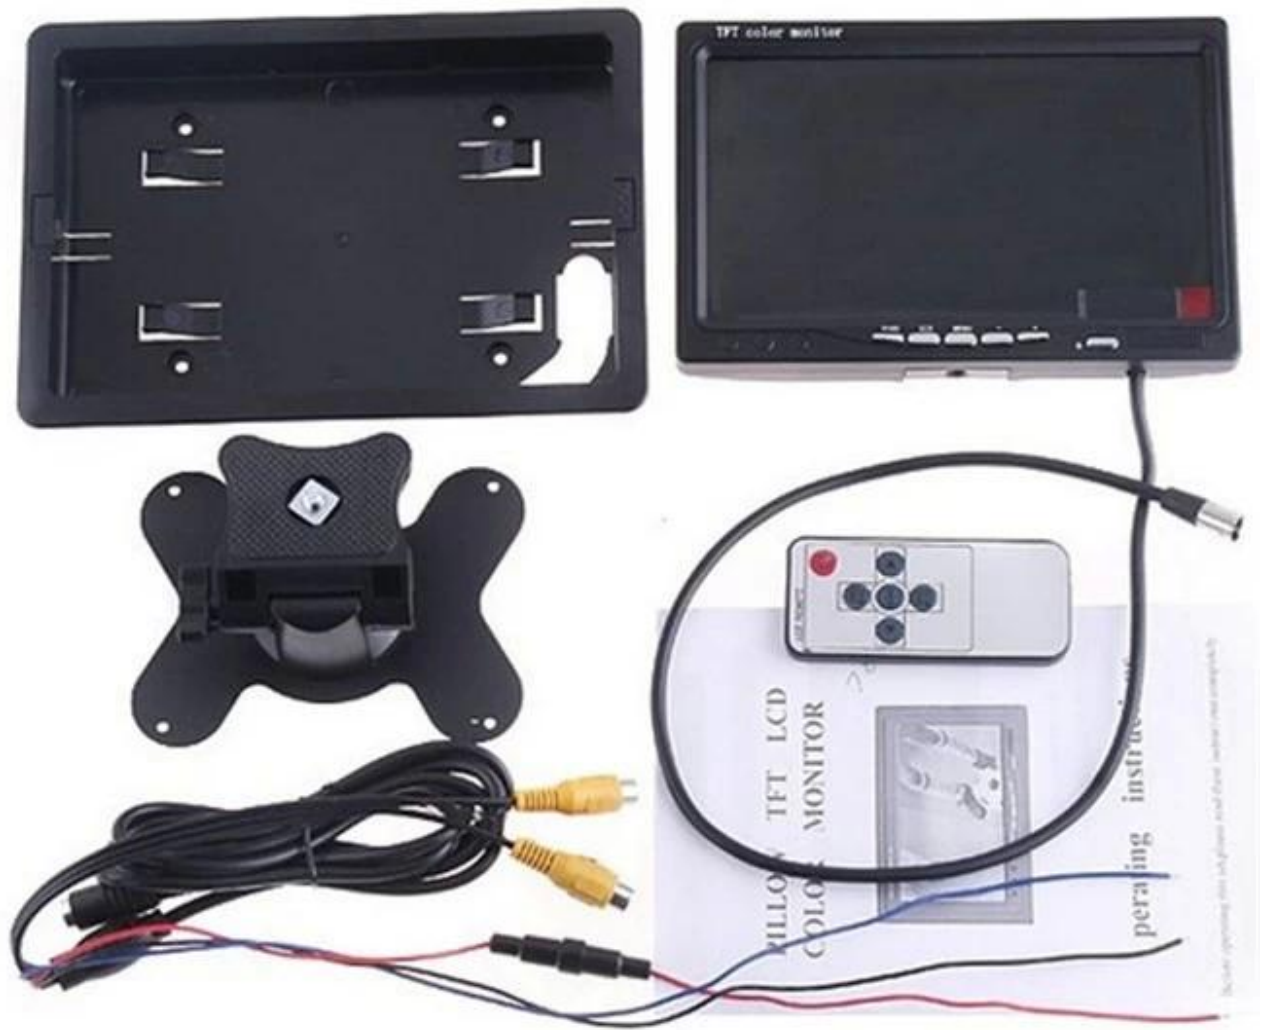

RCM-P7 Top Sale 7 inch LCD Panel Monitoring display

LCD Car Monitor's Character:

1. Display: 7inch TFT LCD panel, 16:9
2. Resolution: 234 x 480pixels
3. Power supply: DC 12V ,Power consumption:≤7W
4. Multi-purpose LCD monitor for VCD/DVD/TV/GPS
5. Blue screen appears with the disappearance of video signal
6. Connecting wire can go through the tube in car seat
7. Using high quality cable and high brightness backlight to improve clearness and last long
8. Color available: Black

LCD Car Monitor's Pictures:

LCD Car Monitor's Parameter:

- 7inch lcd monitor with BNC input,220V Adapter
- 7 inch TFT LCD monitor
- Resolution:480*RGB*234
- Display Mode: 16:9
- Brightness:300cd/m2
- System:NTSC/PAL
- video:two way video input (BNC connector)
- audio:1 audio input
- Analog LCD panel OSD menu language:English/Chinese
- Rear watching:image can be changed left and right,up and down
- Power supply: DC12V
- Comes with 220V-12V adapter
- Power Consumption: 7W
- Operation temperature: -20~ 80 degree Celsius
- Operating Humidity: 20% ~ 85%

Full function remote control ,Blue screen when no signal
With Stand alone bracket ,Headrest mount frame

7Inch LCD Car Monitor's Certification:

Besides Products For Vehicle 7 Inch LCD Car Monitor For Vehicle, Richmor have [P2P IP Camera](#).

7Inch LCD Car Monitor For Vehicle's Packing:

7Inch LCD Car Monitor For Vehicle's Shipping Item:

1. FedEx/DHL/UPS/TNT for samples, Door-to-Door;
2. Delivery Time: 3-7 days for samples; negotiation for batch goods.