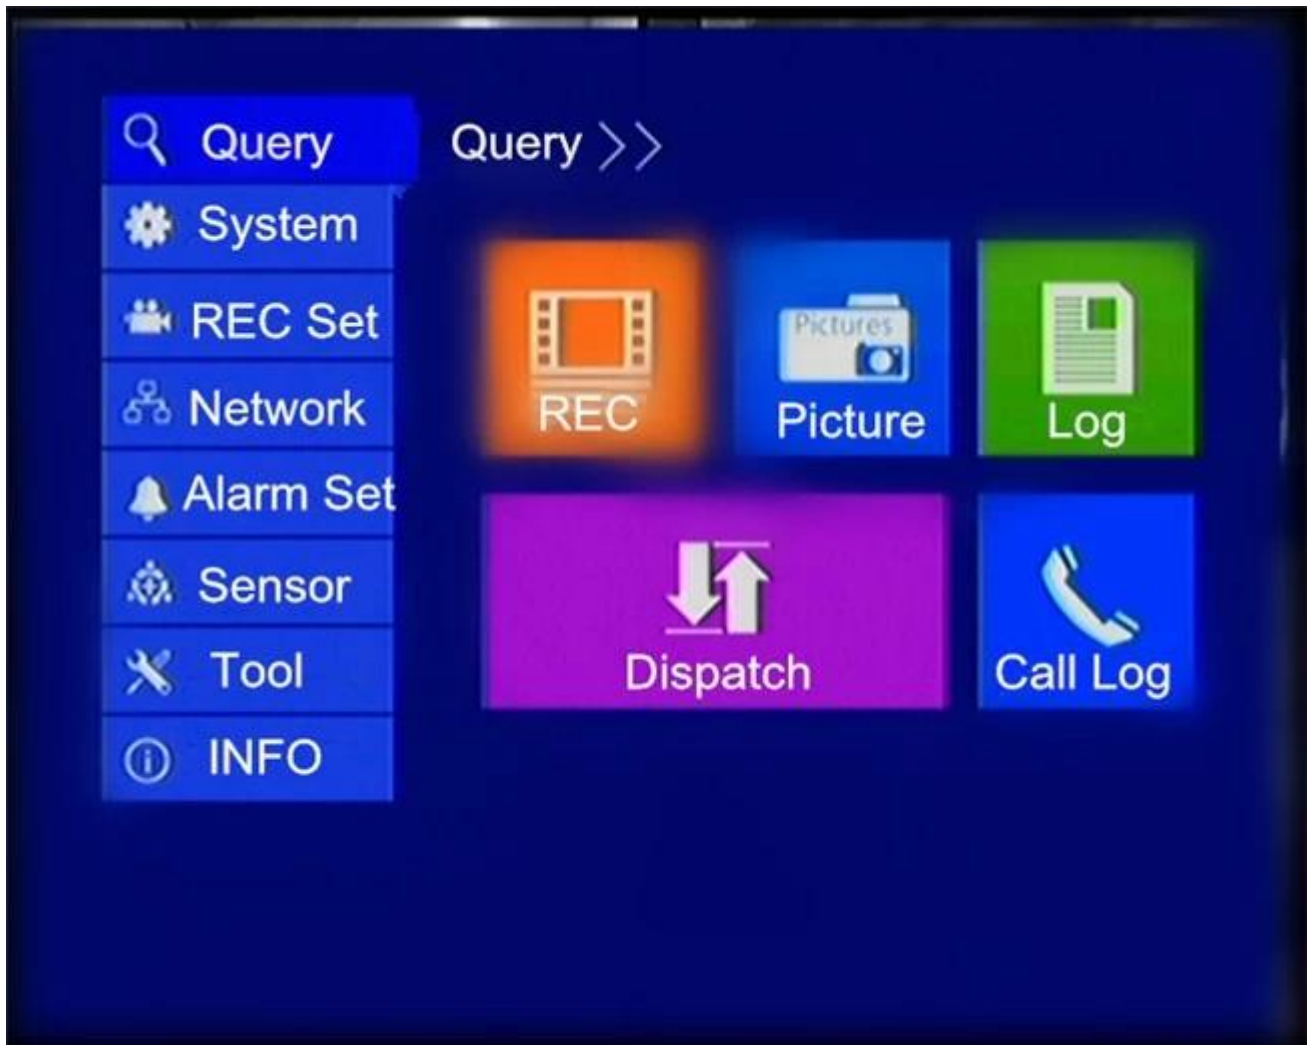

RCM-P7 Top Sale 7 inch LCD Panel Monitoring display

LCD Car Monitor's Character:

1. Display: 7inch TFT LCD panel, 16:9
2. Resolution: 234 x 480pixels
3. Power supply: DC 12V ,Power consumption:≤7W
4. Multi-purpose LCD monitor for VCD/DVD/TV/GPS
5. Blue screen appears with the disappearance of video signal
6. Connecting wire can go through the tube in car seat
7. Using high quality cable and high brightness backlight to improve clearness and last long
8. Color available: Black

LCD Car Monitor's Pictures:

LCD Car Monitor's Parameter:

7inch lcd monitor with BNC input,220V Adapter

7 inch TFT LCD monitor

Resolution:480*RGB*234

Display Mode: 16:9

Brightness:300cd/m2

System:NTSC/PAL

video:two way video input (BNC connector)

audio:1 audio input

Analog LCD panel OSD menu language:English/Chinese

Rear watching:image can be changed left and right,up and down

Power supply: DC12V

Comes with 220V-12V adapter

Power Consumption: 7W

Operation temperature: -20~ 80 degree Celsius

Operating Humidity: 20% ~ 85%

Full function remote control ,Blue screen when no signal
With Stand alone bracket ,Headrest mount frame

7Inch LCD Car Monitor's Certification: