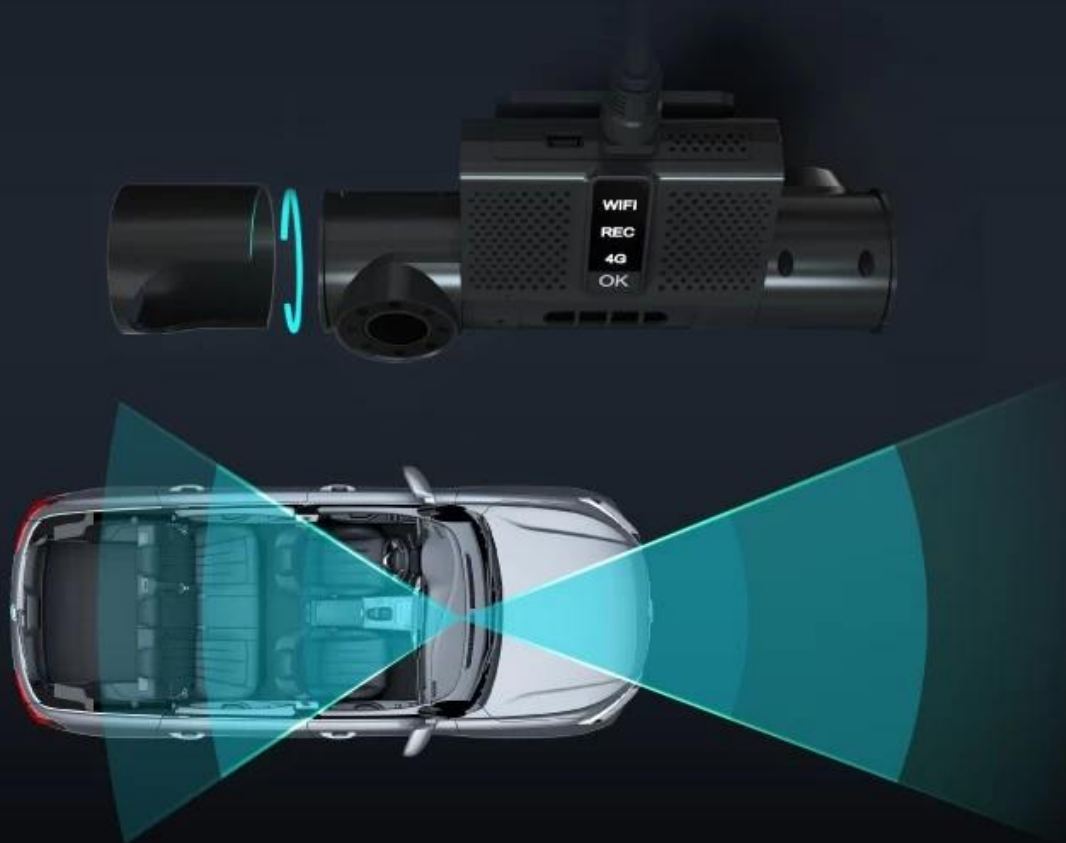

Mini All-in-One Design

Mental and ABS material as case, delicate, mini and firm. Industrial-level solution, reliable electromagnetic compatibility.

HD recording Dual 1080P

Front and cabin view, wide-angle lens. Lens can be adjusted 180° vertically, then fixed by structure.

4G Remote Transmission

Professional fleet management softwares help you monitoring vehicles remotely through PC or mobile phone.

Pretty Night Vision

Cabin len with IR, support viewing at night.

Mini and Easy Installation

Just need to paste the device to windshield with 3M glue, save time and labor cost.

Loop recording

Advanced loop recording technology, make sure enough space for recording.

G-Sensor

When vehicle get hit, device snaps automatically.

Anti-Thief Mode

Device will wake to take photo and send to APP to inform the owner when it get shocks under this mode.

Time-lapse video

1 frame per second recording, low power consumption under this mode.