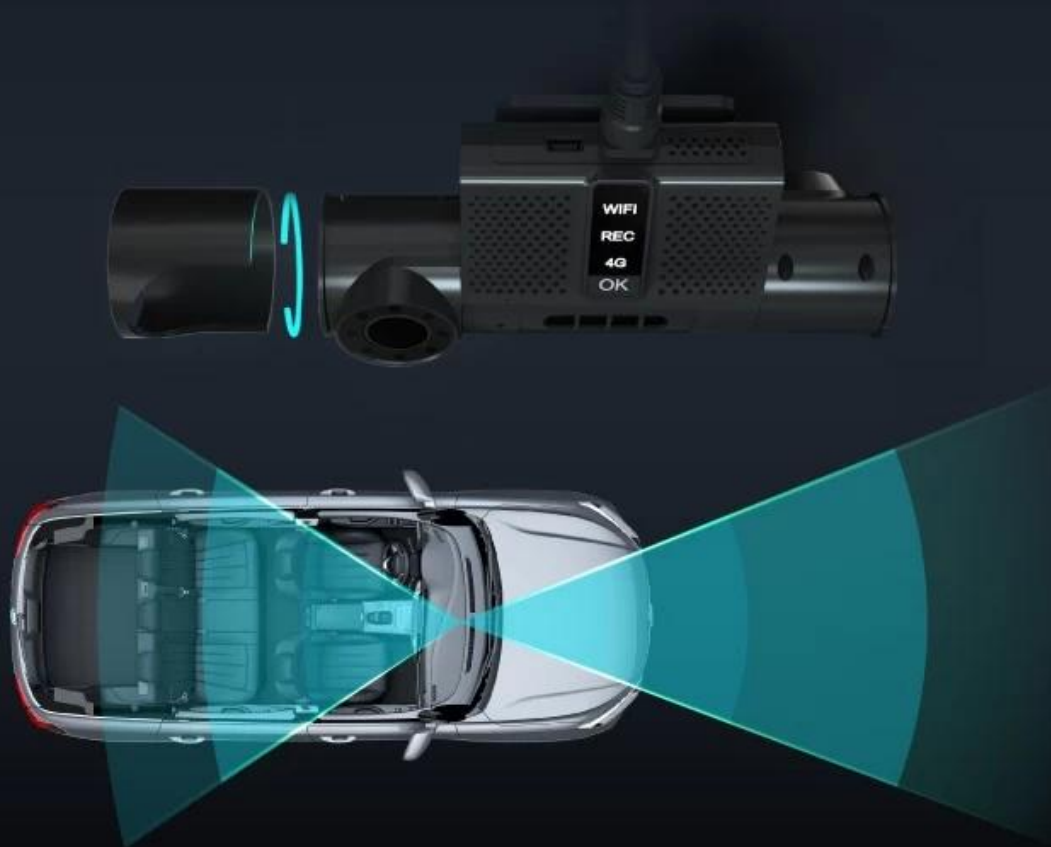

Mini All-in-One Design

Mental and ABS material as case, delicate, mini and firm. Industrial-level solution, reliable electromagnetic compatibility.

HD recording Dual 1080P

Front and cabin view, wide-angle lens. Lens can be adjusted 180° vertically, then fixed by structure.

4G Remote Transmission

Professional fleet management softwares help you monitoring vehicles remotely through PC or mobile phone.

Pretty Night Vision

Cabin len with IR, support viewing at night.

Mini and Easy Installation

Just need to paste the device to windshield with 3M glue, save time and labor cost.

Loop recording

Advanced loop recording technology, make sure enough space for recording.

G-Sensor

When vehicle get hit, device snaps automatically.

Anti-Thief Mode

Device will wake to take photo and send to APP to inform the owner when it get shocks under this mode.

Time-lapse video

1 frame per second recording, low power consumption under this mode.