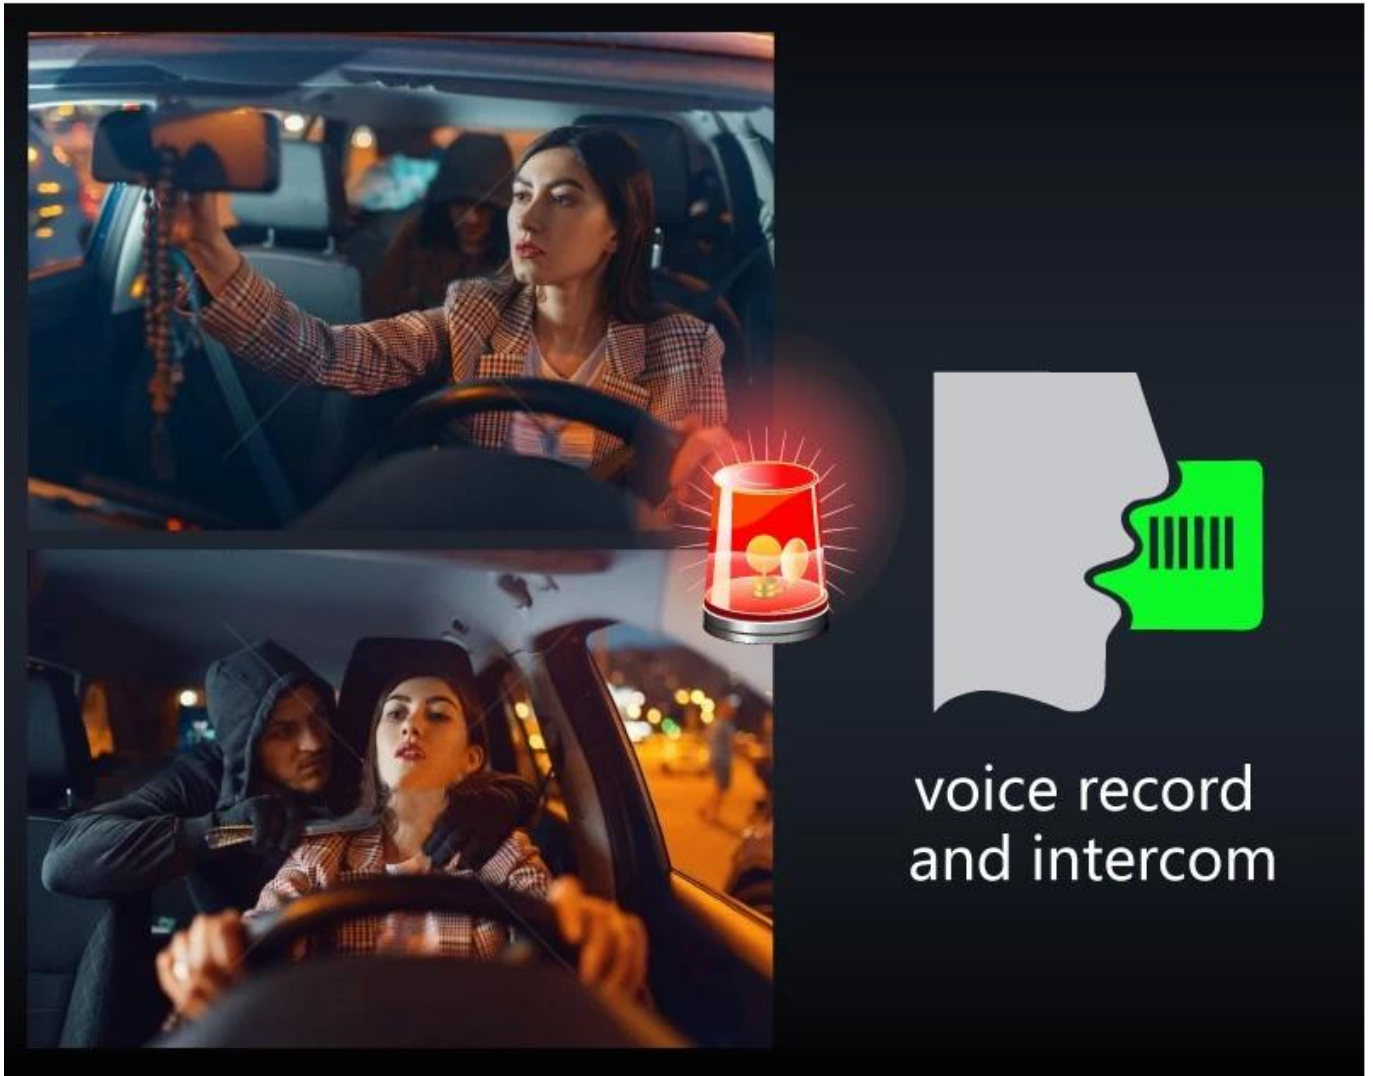

Anti-Thief Mode

Device will wake to take photo and send to APP to inform the owner when it get shocks under this mode.

Time-lapse video

1 frame per second recording, low power consumption under this mode.

GPS/BD

Integrated GPS/BD, tracking your vehicles at any time!

Support routine management, max save 16 routines and areas.

Panic Button

Integrated sound pick up and speaker, support voice recording and intercom, support panic button for sending alarms and photos.

WIFI Hotspot

AP mode, support max8 devices at a time.
Support phone connecting WIFI to do setting.