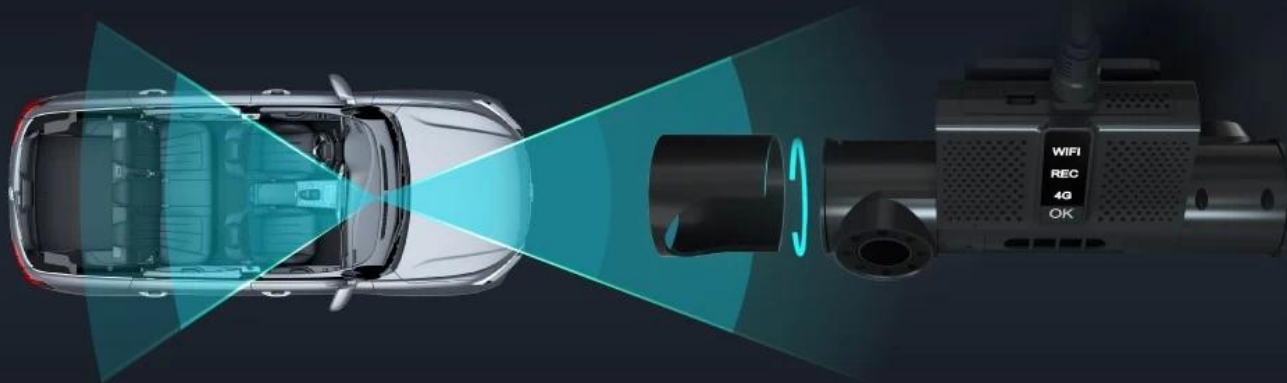

Richmor Hot Selling Dual Len 1080P 2 Channel Dashcam Car dvr BK6MZJ

Ride-hailing/Taxi Fleet management
Mini HD dual-len dashcam

2CH 1080P

4G

BD/GPS

IO alarm

Intercom

WiFi AP

G-Sensor

Mini and Easy Installation

Just need to paste the device to winshield with 3M glue, save time and labor cost.

HD recording Dual 1080P

Front and cabin view, wide-angle lens. Lens can be adjusted 180° vertically, then fixed by structure.

Pretty Night Vision

Cabin len with IR, support viewing at night.

Mini All-in-One Design

Mental and ABS material as case, delicate, mini and firm.
Industrial-level solution, reliable electromagnetic compatibility.

G-Sensor

When vehicle get hit, device snaps automatically.

Anti-Thief Mode

Device will wake to take photo and send to APP to inform the owner when it get shocks under this mode.

Time-lapse video

1 frame per second recording, low power consumption under this mode.