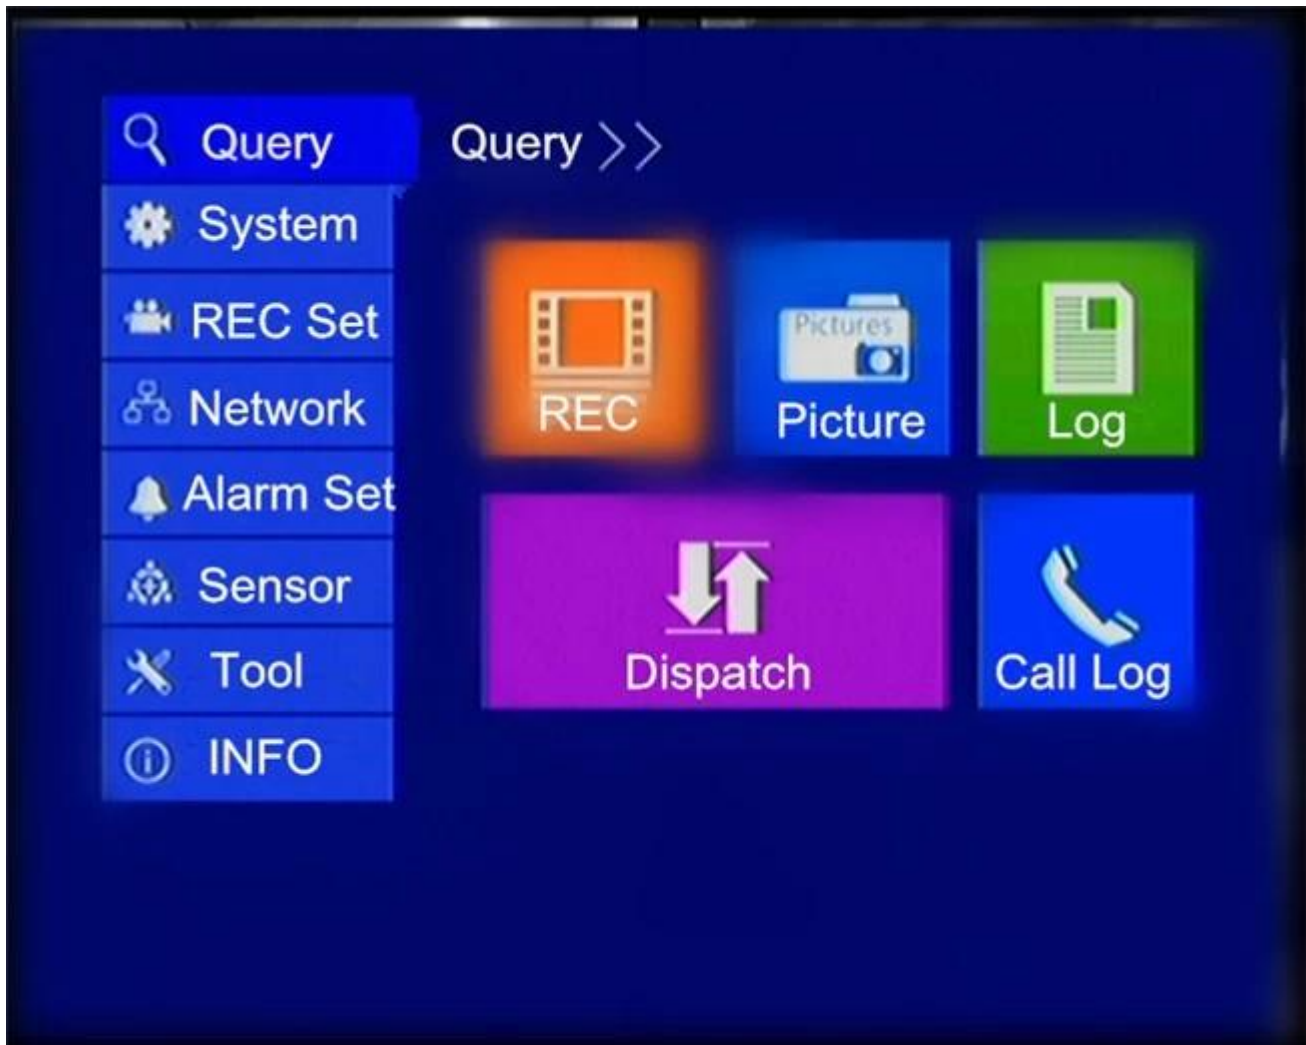

1080P hd monitor screen for vehicle security with mobile dvr

LCD Car Monitor's Character:

1. Display: 7inch TFT LCD panel, 16:9
2. Resolution: 234 x 480pixels
3. Power supply: DC 12V ,Power consumption:≤7W
4. Multi-purpose LCD monitor for VCD/DVD/TV/GPS
5. Blue screen appears with the disappearance of video signal
6. Connecting wire can go through the tube in car seat
7. Using high quality cable and high brightness backlight to improve clearness and last long
8. Color available: Black

LCD Car Monitor's Pictures:

LCD Car Monitor's Parameter:

7inch lcd monitor with BNC input,220V Adapter

7 inch TFT LCD monitor

Resolution:480*RGB*234

Display Mode: 16:9

Brightness:300cd/m²

System:NTSC/PAL

video:two way video input (BNC connector)

audio:1 audio input

Analog LCD panel OSD menu language:English/Chinese

Rear watching:image can be changed left and right,up and down

Power supply: DC12V

Comes with 220V-12V adapter

Power Consumption: 7W

Operation temperature: -20~ 80 degree Celsius

Operating Humidity: 20% ~ 85%

Full function remote control ,Blue screen when no signal
With Stand alone bracket ,Headrest mount frame

7Inch LCD Car Monitor's Certification: