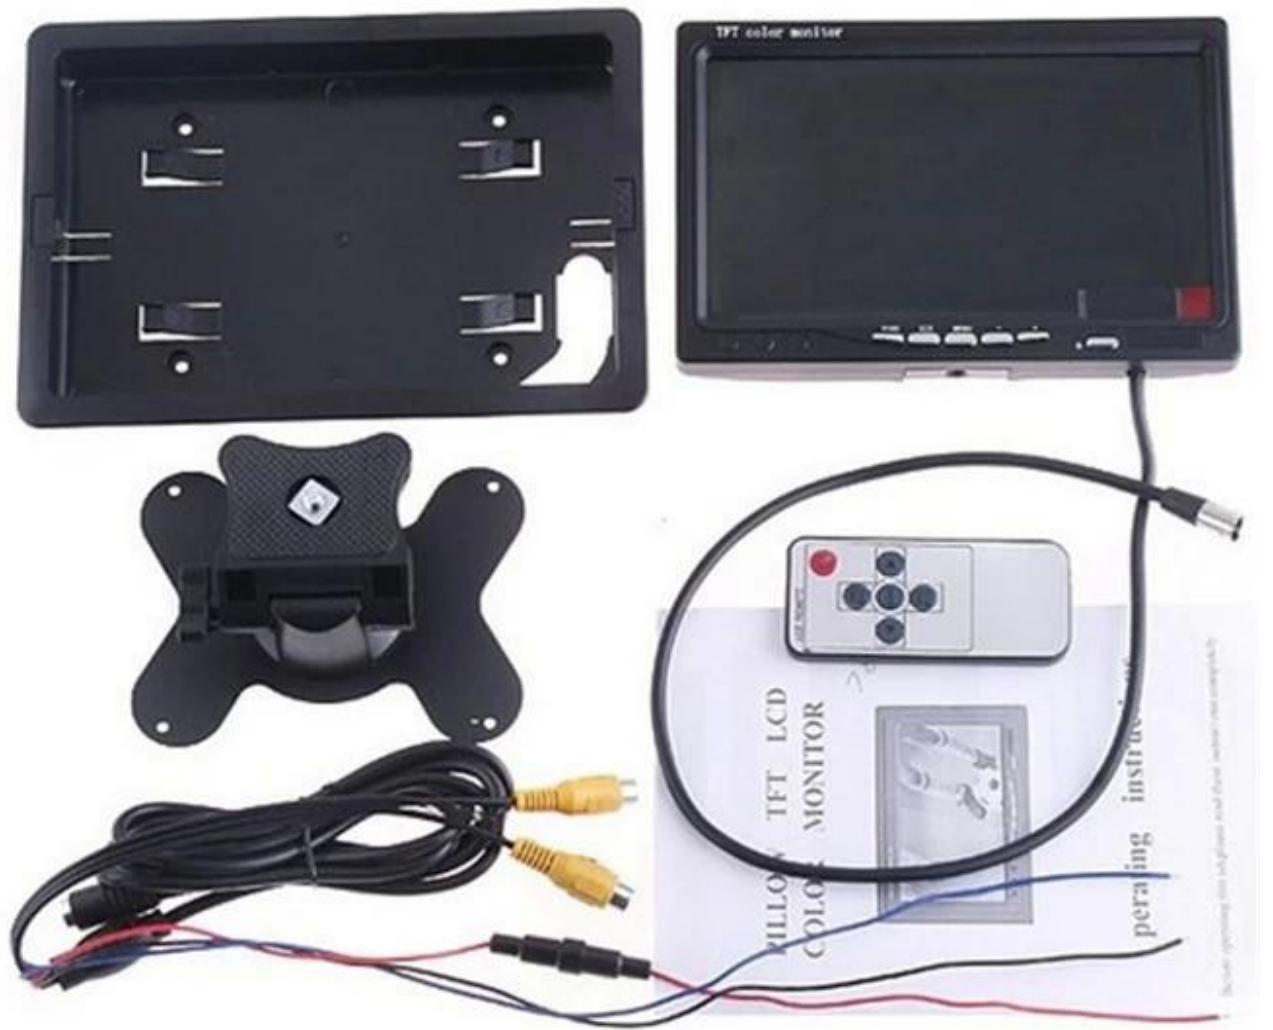

Top sale 7 inch LCD Panel Monitoring display ,RCM-P7

LCD Car Monitor's Character:

1. Display: 7inch TFT LCD panel, 16:9
2. Resolution: 234 x 480pixels
3. Power supply: DC 12V ,Power consumption:≤7W
4. Multi-purpose LCD monitor for VCD/DVD/TV/GPS
5. Blue screen appears with the disappearance of video signal
6. Connecting wire can go through the tube in car seat
7. Using high quality cable and high brightness backlight to improve clearness and last long
8. Color available: Black

LCD Car Monitor's Pictures:

LCD Car Monitor's Parameter:

- 7inch lcd monitor with BNC input,220V Adapter
- 7 inch TFT LCD monitor
- Resolution:480*RGB*234
- Display Mode: 16:9
- Brightness:300cd/m2
- System:NTSC/PAL
- video:two way video input (BNC connector)
- audio:1 audio input
- Analog LCD panel OSD menu language:English/Chinese
- Rear watching:image can be changed left and right,up and down
- Power supply: DC12V
- Comes with 220V-12V adapter
- Power Consumption: 7W
- Operation temperature: -20~ 80 degree Celsius
- Operating Humidity: 20% ~ 85%

Full function remote control ,Blue screen when no signal
With Stand alone bracket ,Headrest mount frame

7Inch LCD Car Monitor's Certification:

Besides Products For Vehicle **7 Inch LCD Car Monitor For Vehicle**, Richmor have [P2P IP Camera](#).

7Inch LCD Car Monitor For Vehicle's Packing:

7Inch LCD Car Monitor For Vehicle's Shipping Item:

1. FedEx/DHL/UPS/TNT for samples, Door-to-Door;
2. Delivery Time: 3-7 days for samples; negotiation for batch goods.