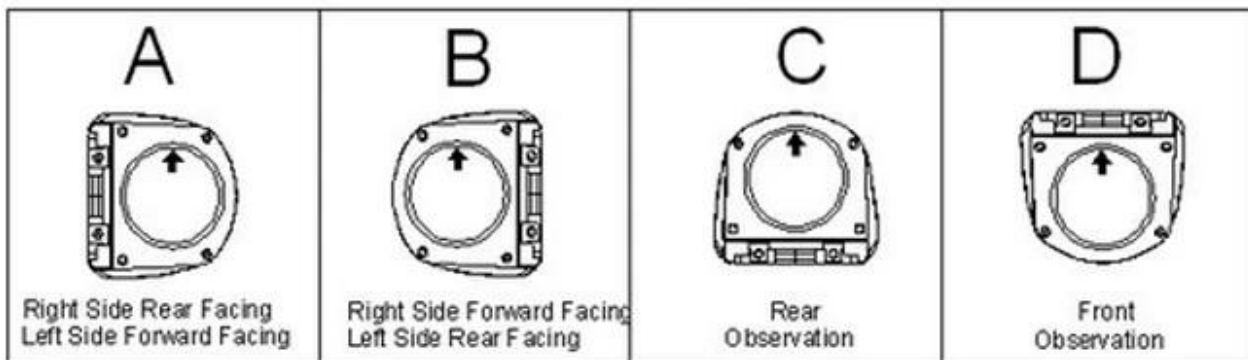

Car Side View Camera's Character:

- 1.Metal-cases mobile side view with fixed lens.
- 2.Available in silver finish.
- 3.Low power consumption
- 4.Easy installation on ceiling or wall, surface or flush mount.
- 5.IP67 waterproof

Car Side View Camera's Parameter:

Item	Parameter
Sensor	1/3 Color Sony CCD
TV System	PAL/NTSC
Resolution	420TVL/480TVL/600TL for optional
Sensitivity	0 Lux at F1.2 (Infrared LED On)
Scanning System	625TVL, 2:1 Interlace
Synchronization	Internal
Infrared Spectrum	850nm

S/N Ratio	More than 50 dB, (AGC off)
Auto Gain Control (AGC)	Auto
White Balance	Auto
Electronic Shutter	Auto
Back Light Compensation	Auto
Infrared LED	12 LEDs
IR LED Range	10 Meter
Video Output	1 Vp-p, 75Ω composite , BNC x1
Audio Output	For Option
Mirror Function	For Options
Gamma Ratio	0.45
Lens	f3.6mm Standard Lens, 2.8mm/6mm For Options
Exterior Focus Adjustment	N/A
Lens Mount	M12XP0.5mm Thread
Pan Adjusting	0-360°
Power Supply	12V DC ±10%
Power Consumption	210mA
Size(LXWXH)	76.4 x 60.5 x 56mm
Net Weight	215g
Waterproof	IP67
Temperature	-10°C to +50°C

Camera Module Orientation Matches Letter Orientation Illustrated:

Car Side View Camera's Certification:

Richmor have **Car Side View Camera** and **7 Inch LCD Car Monitor** for Vehicle to realize real time remotely monitoring.