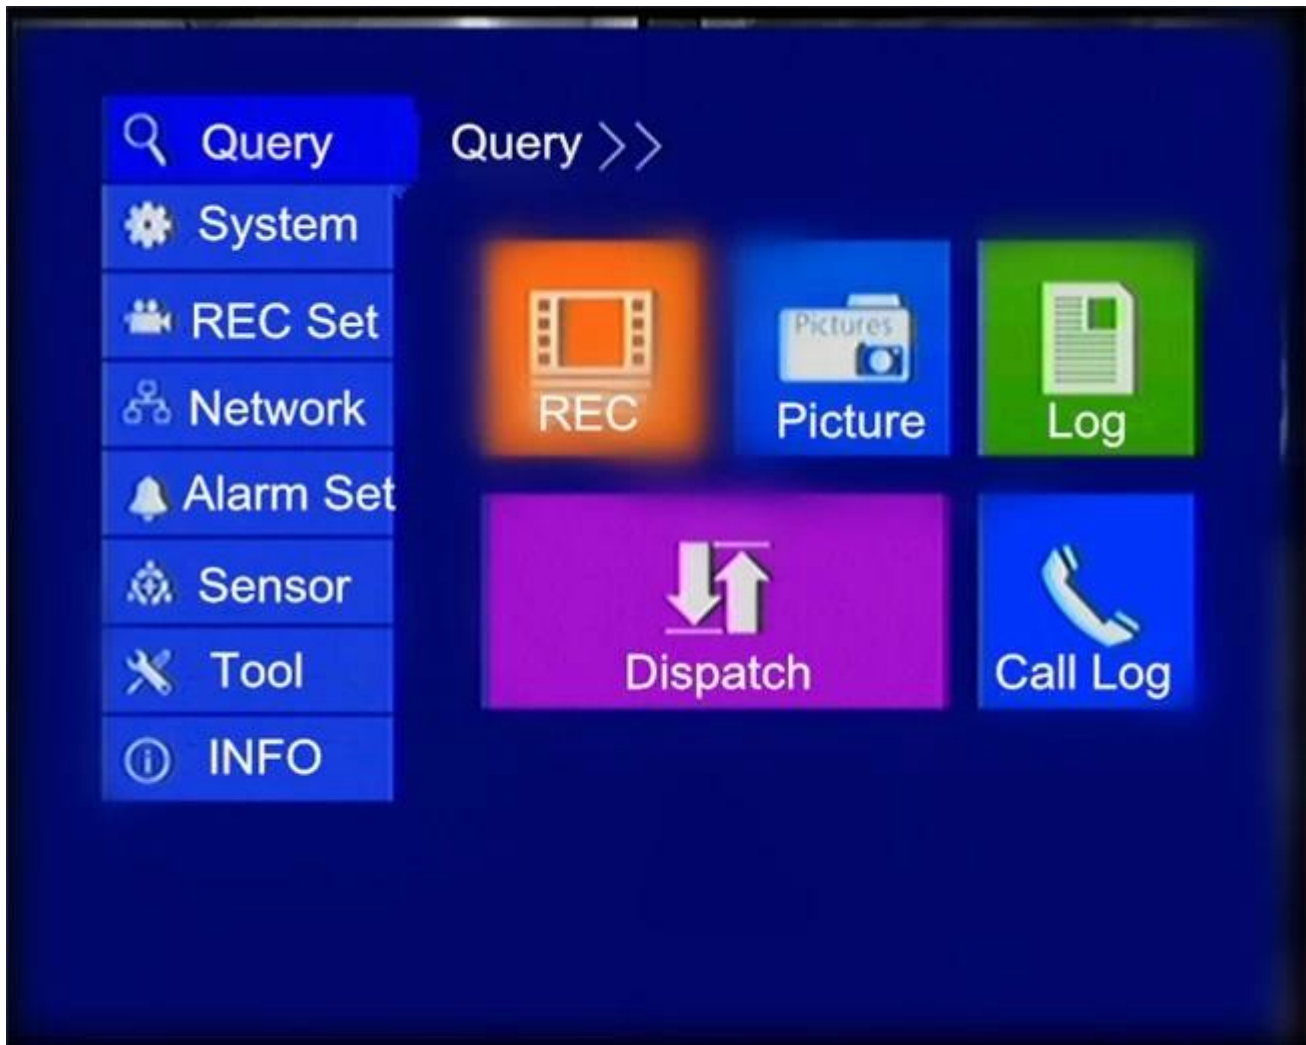

1080P hd monitor screen for vehicle security with mobile dvr

LCD Car Monitor's Character:

1. Display: 7inch TFT LCD panel, 16:9
2. Resolution: 234 x 480pixels
3. Power supply: DC 12V ,Power consumption:≤7W
4. Multi-purpose LCD monitor for VCD/DVD/TV/GPS
5. Blue screen appears with the disappearance of video signal
6. Connecting wire can go through the tube in car seat
7. Using high quality cable and high brightness backlight to improve clearness and last long
8. Color available: Black

LCD Car Monitor's Pictures:

LCD Car Monitor's Parameter:

- 7inch lcd monitor with BNC input,220V Adapter
- 7 inch TFT LCD monitor
- Resolution:480*RGB*234
- Display Mode: 16:9
- Brightness:300cd/m2
- System:NTSC/PAL
- video:two way video input (BNC connector)
- audio:1 audio input
- Analog LCD panel OSD menu language:English/Chinese
- Rear watching:image can be changed left and right,up and down
- Power supply: DC12V
- Comes with 220V-12V adapter
- Power Consumption: 7W
- Operation temperature: -20~ 80 degree Celsius
- Operating Humidity: 20% ~ 85%

Full function remote control ,Blue screen when no signal
With Stand alone bracket ,Headrest mount frame

7Inch LCD Car Monitor's Certification:

Besides Products For Vehicle **7 Inch LCD Car Monitor For Vehicle**, Richmor have [P2P IP Camera](#).

7Inch LCD Car Monitor For Vehicle's Packing:

7Inch LCD Car Monitor For Vehicle's Shipping Item:

1. FedEx/DHL/UPS/TNT for samples, Door-to-Door;
2. Delivery Time: 3-7 days for samples; negotiation for batch goods.