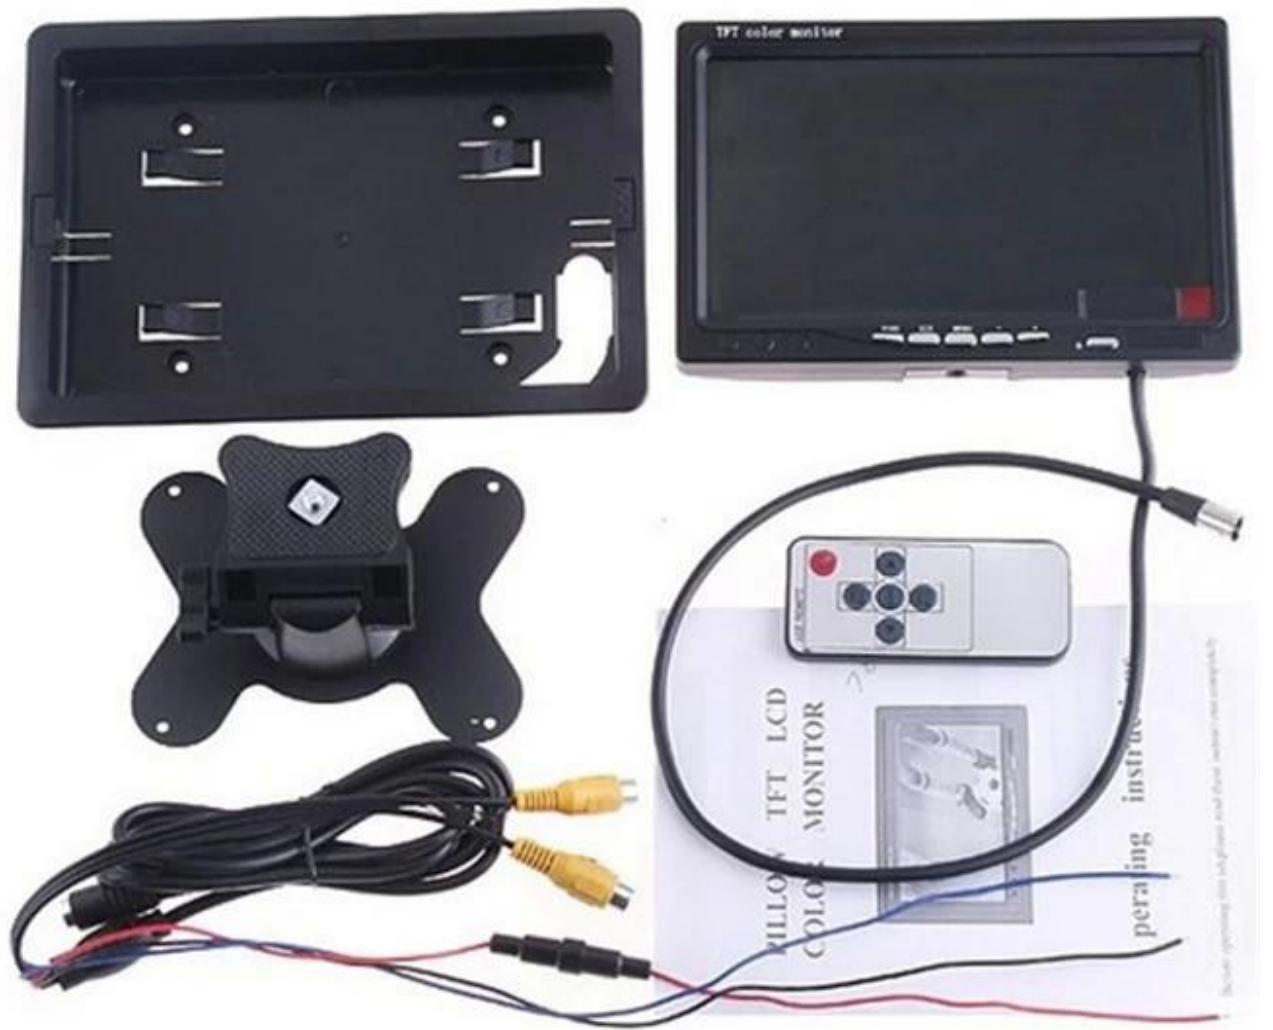

1080P hd monitor screen for vehicle security with mobile dvr

LCD Car Monitor's Character:

1. Display: 7inch TFT LCD panel, 16:9
2. Resolution: 234 x 480pixels
3. Power supply: DC 12V ,Power consumption:≤7W
4. Multi-purpose LCD monitor for VCD/DVD/TV/GPS
5. Blue screen appears with the disappearance of video signal
6. Connecting wire can go through the tube in car seat
7. Using high quality cable and high brightness backlight to improve clearness and last long
8. Color available: Black

LCD Car Monitor's Pictures:

LCD Car Monitor's Parameter:

- 7inch lcd monitor with BNC input,220V Adapter
- 7 inch TFT LCD monitor
- Resolution:480*RGB*234
- Display Mode: 16:9
- Brightness:300cd/m2
- System:NTSC/PAL
- video:two way video input (BNC connector)
- audio:1 audio input
- Analog LCD panel OSD menu language:English/Chinese
- Rear watching:image can be changed left and right,up and down
- Power supply: DC12V
- Comes with 220V-12V adapter
- Power Consumption: 7W
- Operation temperature: -20~ 80 degree Celsius
- Operating Humidity: 20% ~ 85%

Full function remote control ,Blue screen when no signal
With Stand alone bracket ,Headrest mount frame

7Inch LCD Car Monitor's Certification:

7Inch LCD Car Monitor For Vehicle's Shipping Item:

1. FedEx/DHL/UPS/TNT for samples, Door-to-Door;
2. Delivery Time: 3-7 days for samples; negotiation for batch goods.